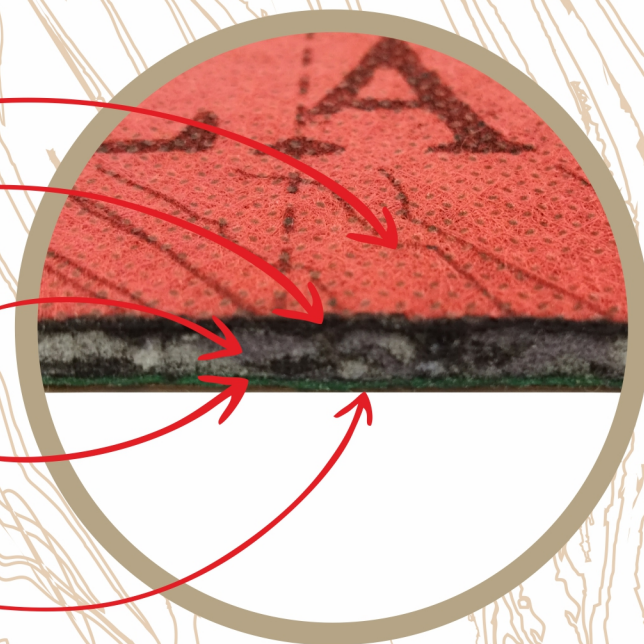

LAVA

SOUND INSULATION MATERIAL

COMPOSITION:

1) FACING COATING «SOFT»
2) BUTYL LAYER
3) SECONDARY POLYURETHANE FOAM
4) STICKY POLYMERIC LAYER
5) PROTECTIVE ANTI-ADHESIVE LAYER